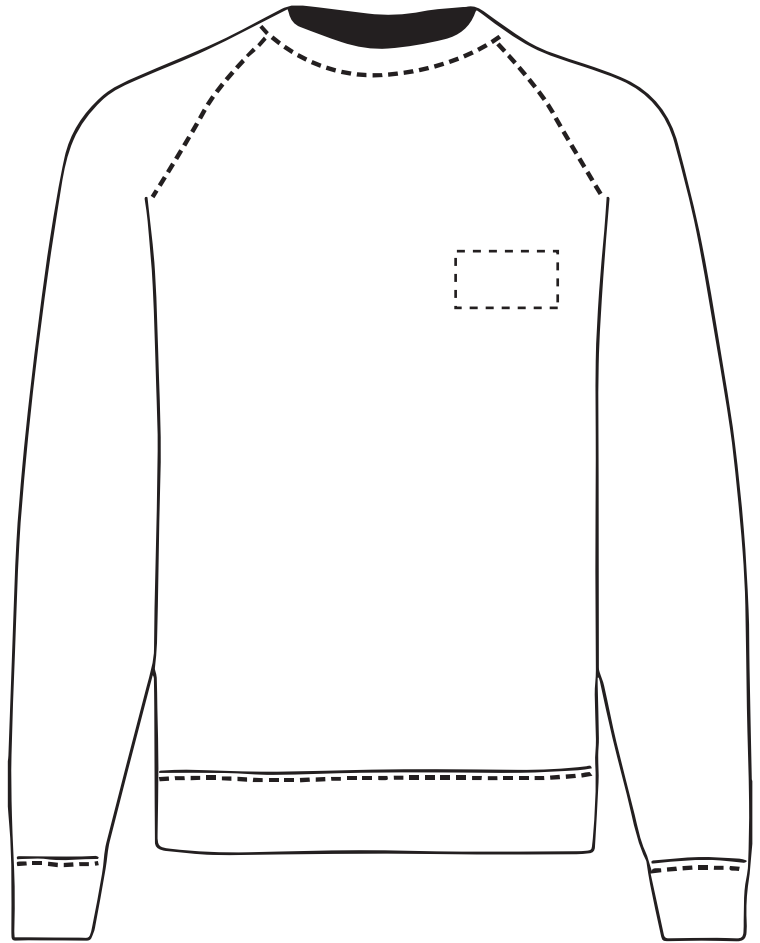

Your Ref:	Quantity:	Product Code: SF002
Our Ref:	Version: 1	Product Colour: White

PRINTING CONCERNS: PRINT MAY DISCOLOUR

PRODUCT INFO: DUE TO THE NATURE OF THE PRODUCT THE PRINT POSITION MAY VARY BY 2 - 3 MM

Madeira Thread Colours

The dashed line is to demonstrate print area and will not appear on your printed item

- Colour 1
- Colour 1
- Colour 1
- Colour 1

ARTWORK SCALE 15%

Product Image for visualisation
- colours may vary

ARTWORK SCALE 100%
Max print area 90mm x 50mm

To proceed, please approve visual via the online system.

PLEASE NOTE:

- All colours including print and product are for visual purposes only and should not be regarded as the actual colour of the product and print.
- Some products may vary from batch to batch and may differ from previous orders.
- The colour and texture of a product can also have an effect on the final print colour.
- By approving this order we accept that you understand these terms.